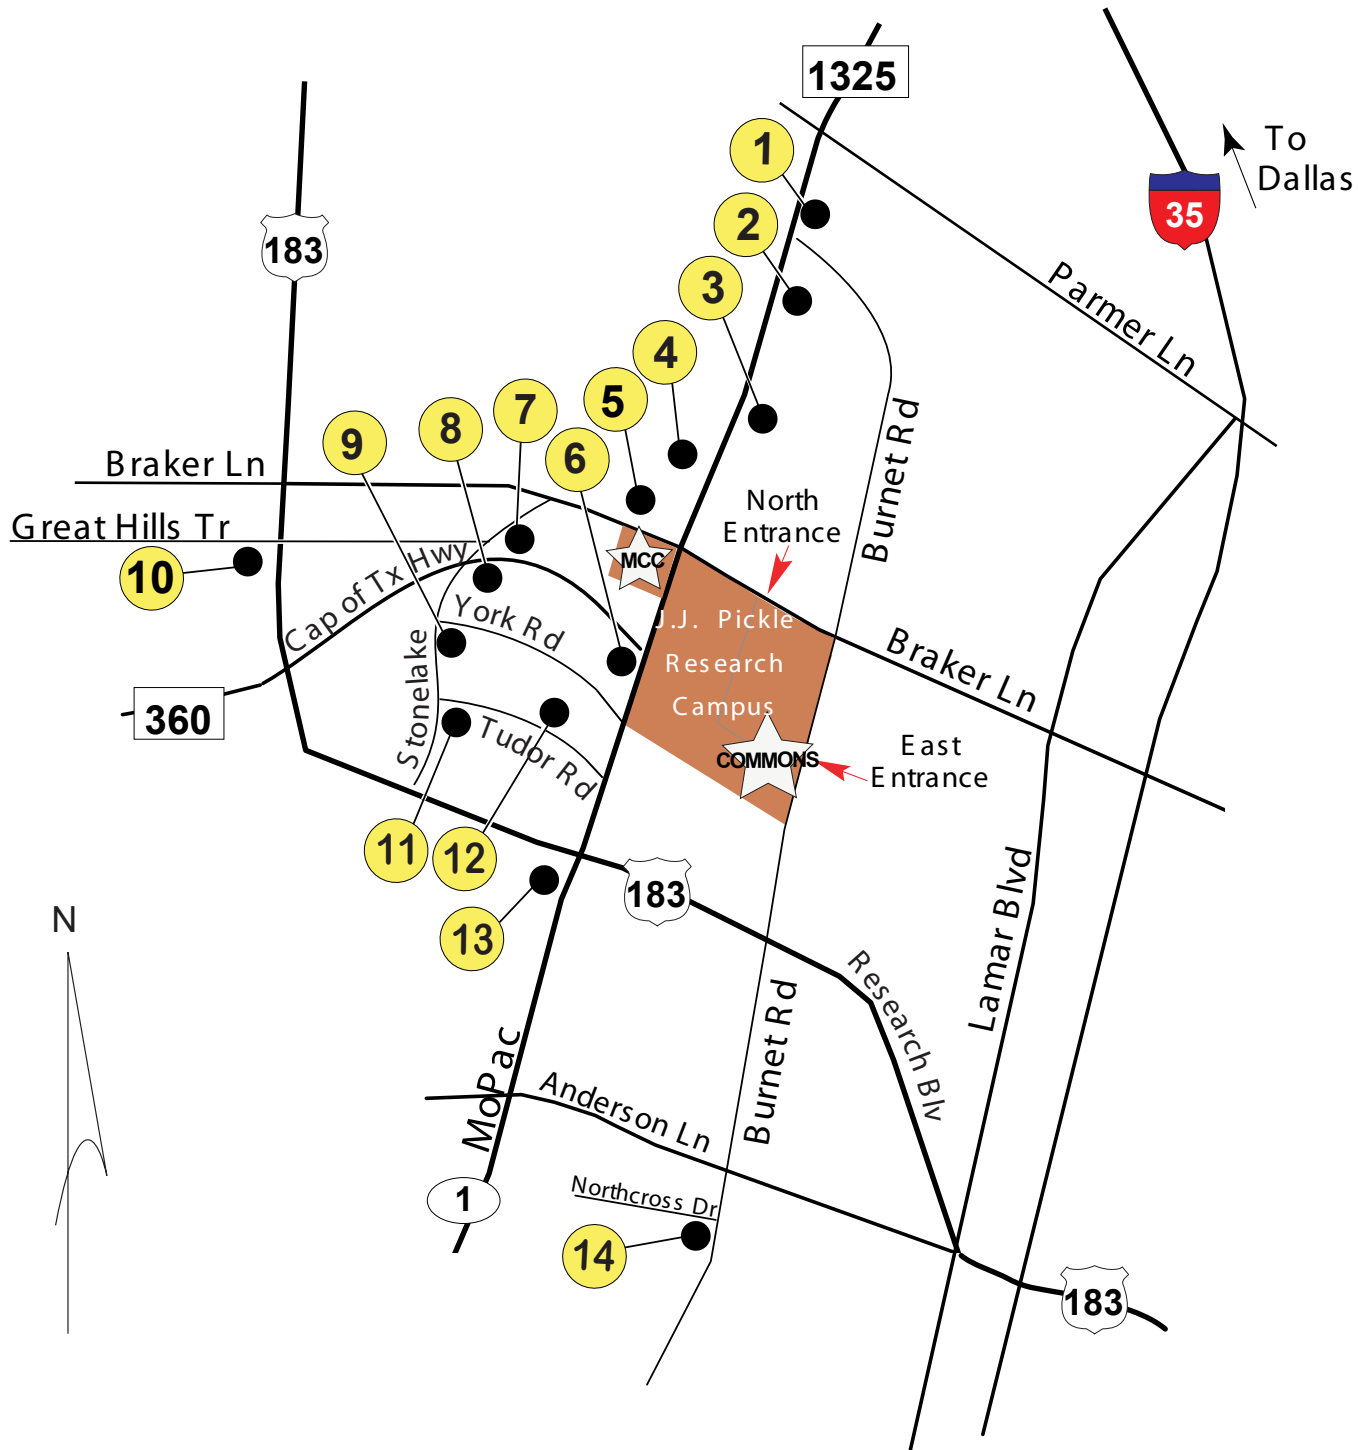

www.embassysuites.com

NEIGHBORING HOTELS

1. WELLESLEY INN & SUITES
2. LA QUINTA INN & SUITES
3. FAIRFIELD INN & SUITES
4. HOMEWOOD SUITES
5. HAMPTON INN
6. BRADFORD HOMESUITES
7. STAYBRIDGE SUITES
8. CANDLEWOOD SUITES
9. EMBASSY SUITES
10. RENAISSANCE AUSTIN
11. COURTYARD BY MARRIOTT
12. AMERISUITES
13. HOLIDAY INN NORTHWEST
14. SUMMERFIELD SUITES